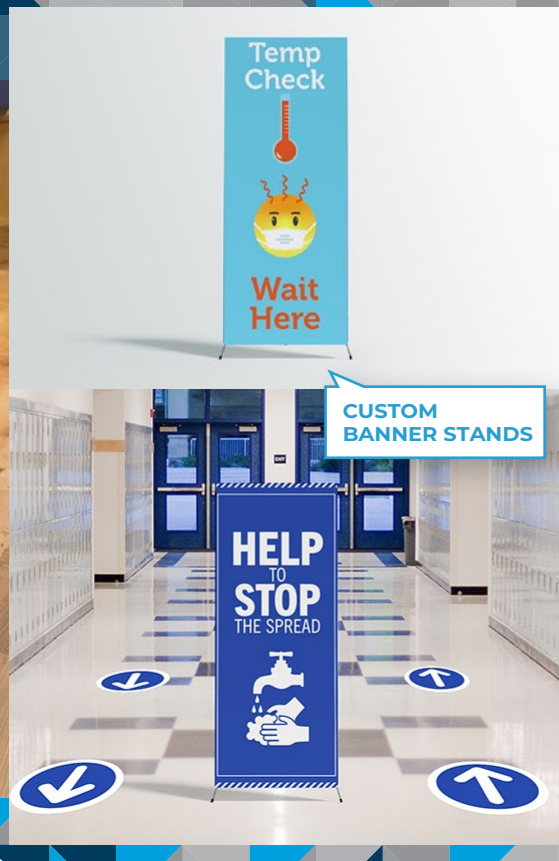

# School Social Distancing Signage & Graphics

Help Students and Staff Stay Safe

- ▶ Floor Graphics
- ▶ Window Graphics
- ▶ Banners
- ▶ Stands & Flags
- ▶ Signs & Decals
- ▶ Clings

Made in the USA

Choose from a variety of designs or create your own. Wide range of uses indoor and out.

Create a healthy space with helpful reminders. Perfect to protect students and staff this school year.

S-0016

Please contact us to learn more and place an order  
[gcgraphics.com](http://gcgraphics.com) • 800-972-7558